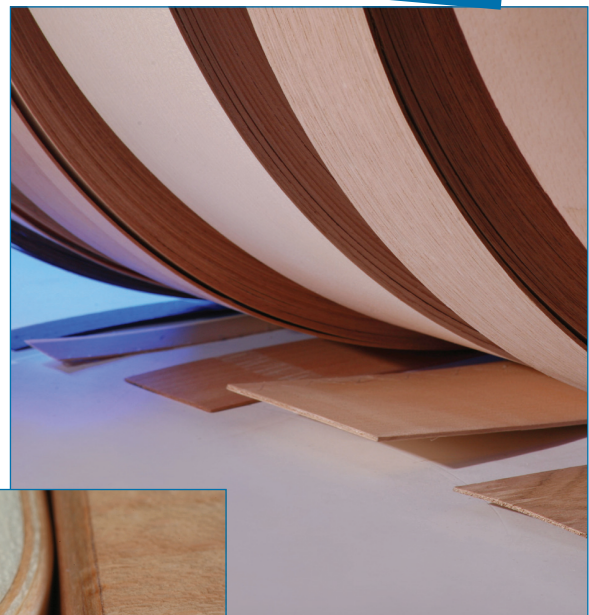

The mark of responsible forestry

Specifications ▶ ▶ ▶

WONNEMANN
H O L Z W E R K

Gerhard Wonnemann Holzwerk GmbH · Mühlenstraße 16 · 33378 Rheda-WIEDENBRÜCK / Germany
Fon: +49(0)5242 160 · Fax: +49(0)5242 16-72 · info@wonnemann-holzwerk.de · www.wonnemann-holzwerk.de